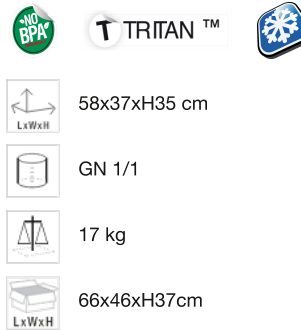

ART. 18000014 - FANTASY

FANTASY INOX-WOOD SERVICE TRAY | PLASTIC INSERT WITH HOLES | 2 MULTIPURPOSE PITCHERS | 4 PORCELAIN BOWLS | COOL

BUFFET BOWLS

58x37xH35 cm

GN 1/1

17 kg

66x46xH37cm

✓ **Elegant base made of two pieces of mirror polished 18/10 stainless steel and walnut hardwood**