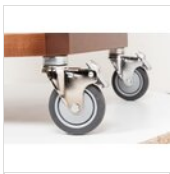

CLEANING INSTRUCTIONS

Varnished wood, granit, marble, aluminum

We recommend using a damp cloth. Do not use solvents, detergents or abrasives. Do not immerse in water, dry immediately after cleaning.

PE, porcelain, glass, satinated stainless steel, chromed steel and brass

All removable components can be washed in the dishwasher. If it is not removable, we recommend hand washing it with neutral detergent.

Swivel casters

Hand washing with a soft cloth and neutral detergent is recommended. After washing the product must be dried.

Electrical components, gas stove

Cleaning and maintenance must strictly comply with the instructions attached to the product.

SPARE PARTS

**Set of 4
wheels
diameter 100
mm Type A (2
with brakes)
RUOTA 100**