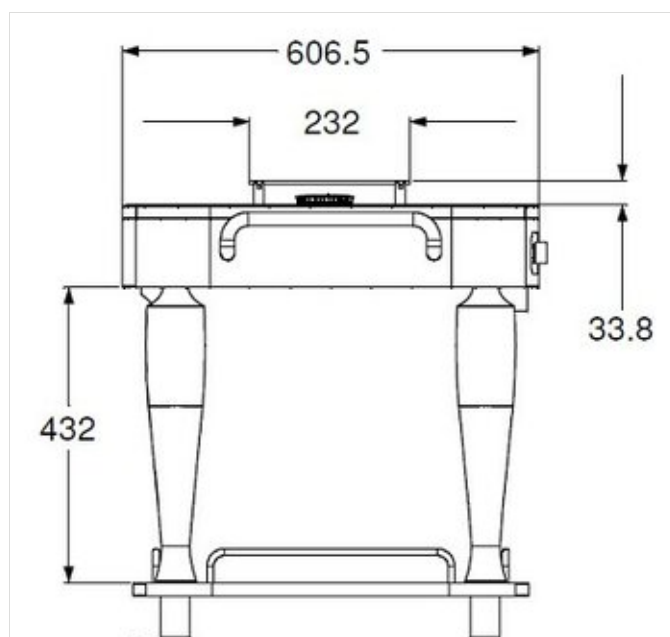

CLEANING INSTRUCTIONS

Varnished wood, granit, marble, aluminum

We recommend using a damp cloth. Do not use solvents, detergents or abrasives. Do not immerse in water, dry immediately after cleaning.

PE, porcelain, glass, satinated stainless steel, chromed steel and brass

All removable components can be washed in the dishwasher. If it is not removable, we recommend hand washing it with neutral detergent.

Electrical components, gas stove

Cleaning and maintenance must strictly comply with the instructions attached to the product.

SPARE PARTS

TECHNICAL DRAWINGS

For manufacturing necessities, the mentioned specifications are not binding and could be changed without prior notice. Sales conditions are available upon request. Being wood a natural product, the shown colors are only indicative. Possible color and grain differences in comparison with samples and previous shipments are not reasons for claim. All parts and materials with direct food contact have been tested and approved for food contact according to the rules established by law. All rights reserved - ©Ze Pé.