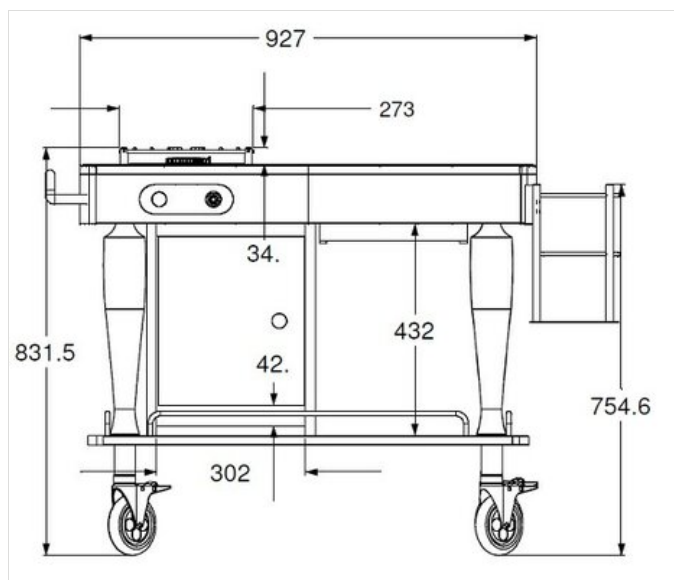

CLEANING INSTRUCTIONS

Varnished wood, granit, marble, aluminum

We recommend using a damp cloth. Do not use solvents, detergents or abrasives. Do not immerse in water, dry immediately after cleaning.

PE, porcelain, glass, satinated stainless steel, chromed steel and brass

All removable components can be washed in the dishwasher. If it is not removable, we recommend hand washing it with neutral detergent.

Electrical components, gas stove

Cleaning and maintenance must strictly comply with the instructions attached to the product.

SPARE PARTS

TECHNICAL DRAWINGS

For manufacturing necessities, the mentioned specifications are not binding and could be changed without prior notice. Sales conditions are available upon request. Being wood a natural product, the shown colors are only indicative. Possible color and grain differences in comparison with samples and previous shipments are not reasons for claim. All parts and materials with direct food contact have been tested and approved for food contact according to the rules established by law. All rights reserved - ©Ze Pé.