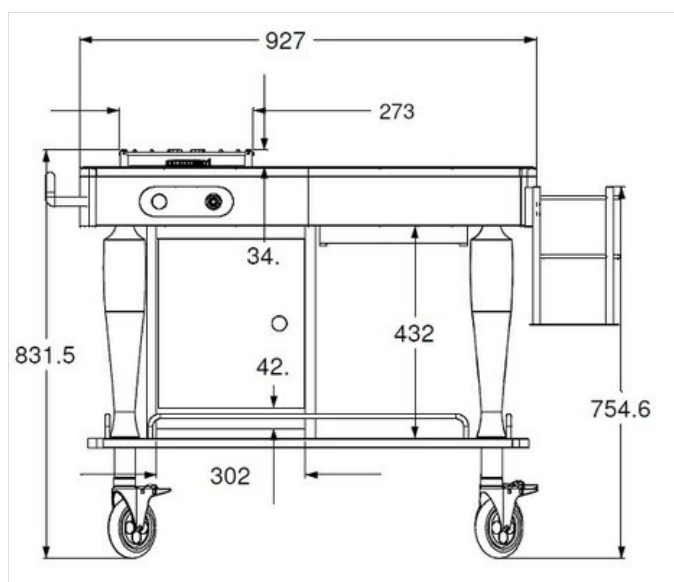

CLEANING INSTRUCTIONS

Varnished wood, granit, marble, aluminum

We recommend using a damp cloth. Do not use solvents, detergents or abrasives. Do not immerse in water, dry immediately after cleaning.

PE, porcelain, glass, satinated stainless steel, chromed steel and brass

All removable components can be washed in the dishwasher. If it is not removable, we recommend hand washing it with neutral detergent.

Electrical components, gas stove

Cleaning and maintenance must strictly comply with the instructions attached to the product.

SPARE PARTS

TECHNICAL DRAWINGS

For manufacturing necessities, the mentioned specifications are not binding and could be changed without prior notice. Sales conditions are available upon request. Being wood a natural product, the shown colors are only indicative. Possible color and grain differences in comparison with samples and previous shipments are not reasons for claim. All parts and materials with direct food contact have been tested and approved for food contact according to the rules established by law. All rights reserved - ©Ze Pé.