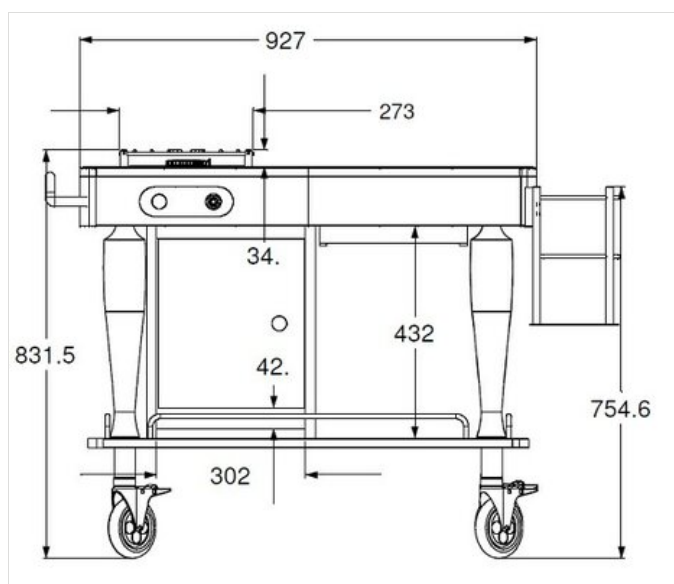

CLEANING INSTRUCTIONS

Varnished wood, granit, marble, aluminum

We recommend using a damp cloth. Do not use solvents, detergents or abrasives. Do not immerse in water, dry immediately after cleaning.

PE, porcelain, glass, satinated stainless steel, chromed steel and brass

All removable components can be washed in the dishwasher. If it is not removable, we recommend hand washing it with neutral detergent.

Electrical components, gas stove

Cleaning and maintenance must strictly comply with the instructions attached to the product.

SPARE PARTS

**Set of 4
wheels
diameter 125
mm (all with
brakes)**

RUOTA 125-B
SET

TECHNICAL DRAWINGS

For manufacturing necessities, the mentioned specifications are not binding and could be changed without prior notice. Sales conditions are available upon request. Being wood a natural product, the shown colors are only indicative. Possible color and grain differences in comparison with samples and previous shipments are not reasons for claim. All parts and materials with direct food contact have been tested and approved for food contact according to the rules established by law. All rights reserved - ©Ze Pé.