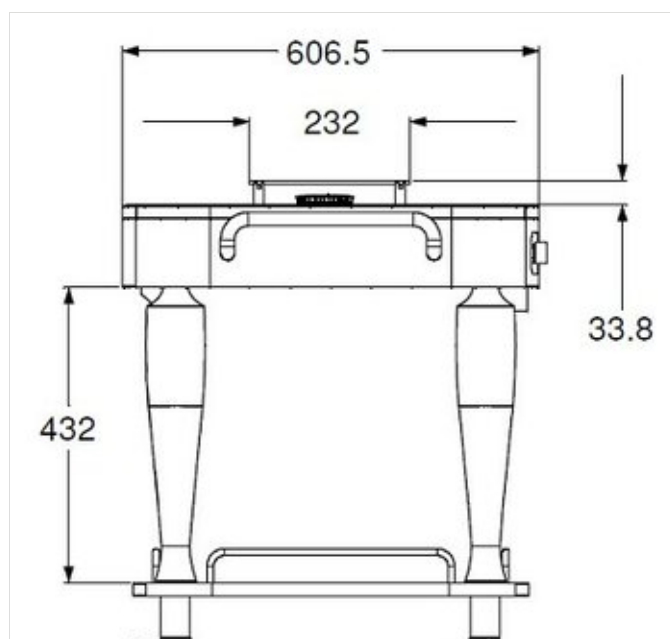

CLEANING INSTRUCTIONS

Varnished wood, granit, marble, aluminum

We recommend using a damp cloth. Do not use solvents, detergents or abrasives. Do not immerse in water, dry immediately after cleaning.

PE, porcelain, glass, satinated stainless steel, chromed steel and brass

All removable components can be washed in the dishwasher. If it is not removable, we recommend hand washing it with neutral detergent.

Electrical components, gas stove

Cleaning and maintenance must strictly comply with the instructions attached to the product.

SPARE PARTS

**Set of 4
wheels
diameter 125
mm (all with
brakes)**

RUOTA 125-B
SET

TECHNICAL DRAWINGS

For manufacturing necessities, the mentioned specifications are not binding and could be changed without prior notice. Sales conditions are available upon request. Being wood a natural product, the shown colors are only indicative. Possible color and grain differences in comparison with samples and previous shipments are not reasons for claim. All parts and materials with direct food contact have been tested and approved for food contact according to the rules established by law. All rights reserved - ©Ze Pé.