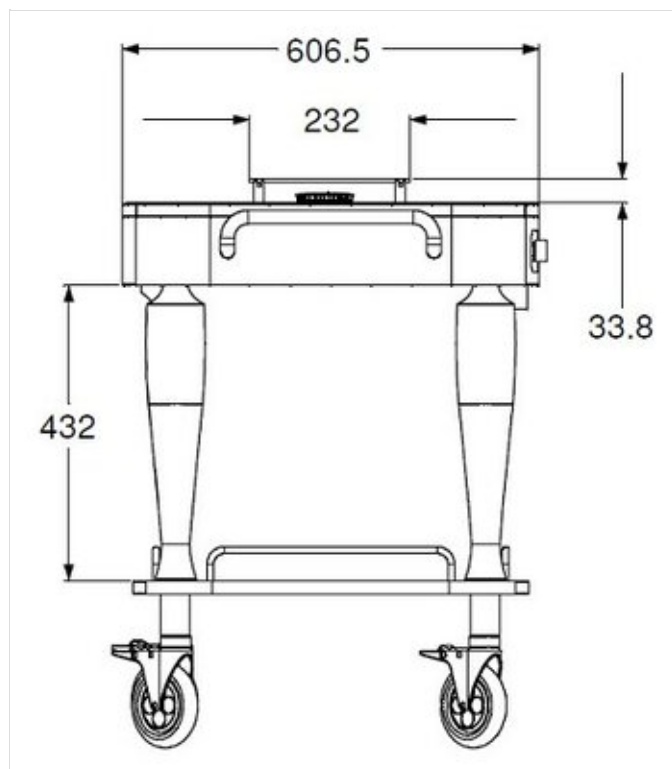

CLEANING INSTRUCTIONS

Varnished wood, granit, marble, aluminum

We recommend using a damp cloth. Do not use solvents, detergents or abrasives. Do not immerse in water, dry immediately after cleaning.

PE, porcelain, glass, satinated stainless steel, chromed steel and brass

All removable components can be washed in the dishwasher. If it is not removable, we recommend hand washing it with neutral detergent.

Electrical components, gas stove

Cleaning and maintenance must strictly comply with the instructions attached to the product.

SPARE PARTS

TECHNICAL DRAWINGS

For manufacturing necessities, the mentioned specifications are not binding and could be changed without prior notice. Sales conditions are available upon request. Being wood a natural product, the shown colors are only indicative. Possible color and grain differences in comparison with samples and previous shipments are not reasons for claim. All parts and materials with direct food contact have been tested and approved for food contact according to the rules established by law. All rights reserved - ©Ze Pé.