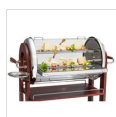

✓ Traditional and elegant style available in 5 colors

✓ Silent and precise sliding system of the second level

✓ To be used from both sides