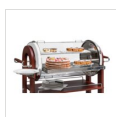

✓ Traditional and elegant style available in 5 colors

✓ Silent and precise sliding system of the second level

✓ To be used from both sides