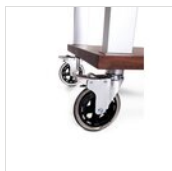

CLEANING INSTRUCTIONS

Varnished wood, granit, marble, aluminum

We recommend using a damp cloth. Do not use solvents, detergents or abrasives. Do not immerse in water, dry immediately after cleaning.

PE, porcelain, glass, satinated stainless steel, chromed steel and brass

All removable components can be washed in the dishwasher. If it is not removable, we recommend hand washing it with neutral detergent.

Swivel casters

Hand washing with a soft cloth and neutral detergent is recommended. After washing the product must be dried.

SPARE PARTS

**Set of 4
wheels
diameter 125
mm (all with
brakes)**
RUOTA 125-B
SET