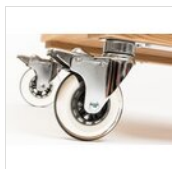

CLEANING INSTRUCTIONS

Care Instruction:

We recommend washing the parts of the product that come into contact with food before first use. For ongoing care, clean the product after each use as follows: • Wooden parts should never be immersed in water. Clean them with a damp cloth using clean lukewarm water and neutral soap, then dry immediately. • Metal parts can be hand-washed with clean lukewarm water and neutral soap, followed by thorough drying. • Plastic parts can also be hand-washed with clean lukewarm water and mild soap, then dried. • Avoid using abrasive sponges, harsh detergents, pressure washers, or dishwashers! • After washing, store the product in a clean indoor environment, away from moisture and direct sunlight.

Varnished wood, granit, marble, aluminum

We recommend using a damp cloth. Do not use solvents, detergents or abrasives. Do not immerse in water, dry immediately after cleaning.

PE, porcelain, glass, satinated stainless steel, chromed steel and brass

All removable components can be washed in the dishwasher. If it is not removable, we recommend hand washing it with neutral detergent.

Swivel casters

Hand washing with a soft cloth and neutral detergent is recommended. After washing the product must be dried.

SPARE PARTS