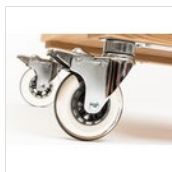

CLEANING INSTRUCTIONS

Care Instruction:

We recommend washing the parts of the product that come into contact with food before first use. For ongoing care, clean the product after each use as follows: • Wooden parts should never be immersed in water. Clean them with a damp cloth using clean lukewarm water and neutral soap, then dry immediately. • Metal parts can be hand-washed with clean lukewarm water and neutral soap, followed by thorough drying. • Plastic parts can also be hand-washed with clean lukewarm water and mild soap, then dried. • Avoid using abrasive sponges, harsh detergents, pressure washers, or dishwashers! • After washing, store the product in a clean indoor environment, away from moisture and direct sunlight.

Varnished wood, granit, marble, aluminum

We recommend using a damp cloth. Do not use solvents, detergents or abrasives. Do not immerse in water, dry immediately after cleaning.

PE, porcelain, glass, satinated stainless steel, chromed steel and brass

All removable components can be washed in the dishwasher. If it is not removable, we recommend hand washing it with neutral detergent.

Swivel casters

Hand washing with a soft cloth and neutral detergent is recommended. After washing the product must be dried.

SPARE PARTS

**Set of 4
wheels
diameter 100
mm Type B (2
with brakes)
RUOTA 100-B
SET**