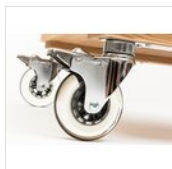

CLEANING INSTRUCTIONS

Care Instruction:

We recommend washing the parts of the product that come into contact with food before first use. For ongoing care, clean the product after each use as follows: • Wooden parts should never be immersed in water. Clean them with a damp cloth using clean lukewarm water and neutral soap, then dry immediately. • Metal parts can be hand-washed with clean lukewarm water and neutral soap, followed by thorough drying. • Plastic parts can also be hand-washed with clean lukewarm water and mild soap, then dried. • Avoid using abrasive sponges, harsh detergents, pressure washers, or dishwashers! • After washing, store the product in a clean indoor environment, away from moisture and direct sunlight.

Varnished wood, granit, marble, aluminum

We recommend using a damp cloth. Do not use solvents, detergents or abrasives. Do not immerse in water, dry immediately after cleaning.

Mirror polished stainless steel

It is recommended to hand wash with a neutral detergent.

PE, porcelain, glass, satinated stainless steel, chromed steel and brass

All removable components can be washed in the dishwasher. If it is not removable, we recommend hand washing it with neutral detergent.

Swivel casters

Hand washing with a soft cloth and neutral detergent is recommended. After washing the product must be dried.

SPARE PARTS

**Set of 4
wheels
diameter 100
mm Type B (2
with brakes)
RUOTA 100-B
SET**