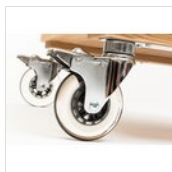

ART. 39000003 - SMILE

SMILE INOX BASE SERVICE TROLLEY**BASE SERVICE TROLLEYS**

84 x 49 x H 84 cm

2 levels

38 kg

113x64xH91cm

✓ Modern and functional look

✓ Hardwood oak with natural or wengé varnish

✓ Mirror polished stainless steel legs

AVAILABLE COLORS

oak clear

oak wengé

DESCRIPTION

Elegant and beautiful - the combination of natural or wengé colored hardwood oak and mirror polished 18/10 stainless steel makes a perfect match. All wooden parts in hardwood oak, worked in perfection. Structure of the shoulders joined by a crosspiece in oak wood that supports the handles in mirror polished stainless steel. Painted with satined, highly resistant and non-toxic lacquer. Two professional smooth closing drawers, one with 1 removable shelf for plates inside. 4 antistatic, antibacterial and non-marking silicone swivel casters Ø 10 cm, chromed steel forks, 2 with brakes.

SPARE PARTS

**Set of 4
wheels
diameter 100
mm Type B (2
with brakes)
RUOTA 100-B
SET**

For manufacturing necessities, the mentioned specifications are not binding and could be changed without prior notice. Sales conditions are available upon request. Being wood a natural product, the shown colors are only indicative. Possible color and grain differences in comparison with samples and previous shipments are not reasons for claim. All parts and materials with direct food contact have been tested and approved for food contact according to the rules established by law. All rights reserved - ©Ze Pé.