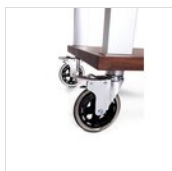

Swivel casters

Hand washing with a soft cloth and neutral detergent is recommended. After washing the product must be dried.

SPARE PARTS

Square champagne bowl
50231400

TACTUS bottle holder for 3 bottles
50525030

Set of 4 wheels for the TACTUS black (all with brakes)
RUOTA TACTUS BLACK

Set of 4 wheels diameter 125 mm (all with brakes)
RUOTA 125-B SET

For manufacturing necessities, the mentioned specifications are not binding and could be changed without prior notice. Sales conditions are available upon request. Being wood a natural product, the shown colors are only indicative. Possible color and grain differences in comparison with samples and previous shipments are not reasons for claim. All parts and materials with direct food contact have been tested and approved for food contact according to the rules established by law. All rights reserved - ©Ze Pé.