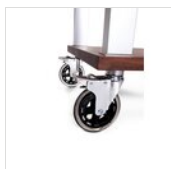

## SPARE PARTS

**Square champagne bowl**  
50231400

**TACTUS bottle holder for 3 bottles**  
50525030

**Set of 4 wheels for the TACTUS black (all with brakes)**  
RUOTA TACTUS BLACK

**Set of 4 wheels diameter 125 mm (all with brakes)**  
RUOTA 125-B SET