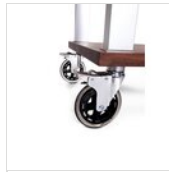

SPARE PARTS

**Set of 4
wheels for
the TACTUS
black (all with
brakes)**
RUOTA
TACTUS
BLACK

**Set of 4
wheels
diameter 125
mm (all with
brakes)**
RUOTA 125-B
SET

For manufacturing necessities, the mentioned specifications are not binding and could be changed without prior notice. Sales conditions are available upon request. Being wood a natural product, the shown colors are only indicative. Possible color and grain differences in comparison with samples and previous shipments are not reasons for claim. All parts and materials with direct food contact have been tested and approved for food contact according to the rules established by law. All rights reserved - ©Ze Pé.