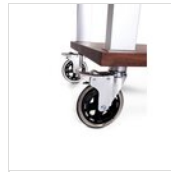

SPARE PARTS

**Set of 4
wheels for
the TACTUS
black (all with
brakes)**
RUOTA
TACTUS
BLACK

**Set of 4
wheels
diameter 125
mm (all with
brakes)**
RUOTA 125-B
SET

For manufacturing necessities, the mentioned specifications are not binding and could be changed without prior notice. Sales conditions are available upon request. Being wood a natural product, the shown colors are only indicative. Possible color and grain differences in comparison with samples and previous shipments are not reasons for claim. All parts and materials with direct food contact have been tested and approved for food contact according to the rules established by law. All rights reserved - ©Ze Pé.