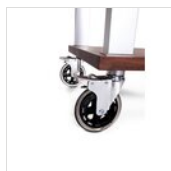

✓ Burner with 1,5 KW nominal power with termo safety valve

AVAILABLE COLORS

 black soft touch

 white

DESCRIPTION

Modern wooden service trolley painted in black soft touch or white texturized. Painted with non-toxic, water-repellent, fire-retardant, highly resistant polyurethane varnish. One professional smooth closing drawers with 1 removable shelf for plates inside. Bottle holder in wood and metal. Silver anodized aluminum legs and handle. Gas stove equipped with thermo safety valve. Dimensions of To be used pans from Ø 20 to 40 cm. Running with butan or propan gas. Stainless steel flame regulator. Electronic ignition. satined stainless steel workspace. Extractable build in service tray in PE. Gas cylinder cabinet in wood. Inner dimensions of cabinet: 40 x 30 x H 35 cm. Gas cylinder locking system inside cabinet. Connection hose between cylinder and burner. Gas cylinder and regulator not included. Silicone swivel castors Ø 12,5 cm, antistatic, antibacterial and non-marking with chromed steel forks with brakes. Certification CE 0705/17. On request also available with two gas stoves.

SPARE PARTS

**Set of 4
wheels for
the TACTUS
black (all with
brakes)**
RUOTA
TACTUS
BLACK

**Set of 4
wheels
diameter 125
mm (all with
brakes)**
RUOTA 125-B
SET

For manufacturing necessities, the mentioned specifications are not binding and could be changed without prior notice. Sales conditions are available upon request. Being wood a natural product, the shown colors are only indicative. Possible color and grain differences in comparison with samples and previous shipments are not reasons for claim. All parts and materials with direct food contact have been tested and approved for food contact according to the rules established by law. All rights reserved - ©Ze Pé.