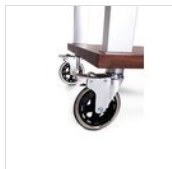

Swivel casters

Hand washing with a soft cloth and neutral detergent is recommended. After washing the product must be dried.

SPARE PARTS

**TACTUS
bottle holder
for 3 bottles**
50525030

**TACTUS wine
cooler/glacette
holder**
50525710

**Set of 4
wheels for
the TACTUS
black (all with
brakes)**
RUOTA
TACTUS
BLACK

**Set of 4
wheels
diameter 125
mm (all with
brakes)**
RUOTA 125-B
SET

For manufacturing necessities, the mentioned specifications are not binding and could be changed without prior notice. Sales conditions are available upon request. Being wood a natural product, the shown colors are only indicative. Possible color and grain differences in comparison with samples and previous shipments are not reasons for claim. All parts and materials with direct food contact have been tested and approved for food contact according to the rules established by law. All rights reserved - ©Ze Pé.