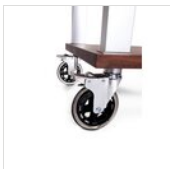

Swivel casters

Hand washing with a soft cloth and neutral detergent is recommended. After washing the product must be dried.

SPARE PARTS

TACTUS
bottle holder
for 3 bottles
50525030

TACTUS wine
cooler/glacette
holder
50525710

Set of 4
wheels for
the **TACTUS**
black (all with
brakes)
RUOTA
TACTUS
BLACK

Set of 4
wheels
diameter 125
mm (all with
brakes)
RUOTA 125-B
SET

For manufacturing necessities, the mentioned specifications are not binding and could be changed without prior notice. Sales conditions are available upon request. Being wood a natural product, the shown colors are only indicative. Possible color and grain differences in comparison with samples and previous shipments are not reasons for claim. All parts and materials with direct food contact have been tested and approved for food contact according to the rules established by law. All rights reserved - ©Ze Pé.