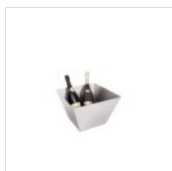

CLEANING INSTRUCTIONS

Varnished wood, granit, marble, aluminum

We recommend using a damp cloth. Do not use solvents, detergents or abrasives. Do not immerse in water, dry immediately after cleaning.

Plastic, PMMA, TRITAN

It is recommended to hand wash with neutral detergent and to dry it immediately.

Mirror polished stainless steel

It is recommended to hand wash with a neutral detergent.

PE, porcelain, glass, satinated stainless steel, chromed steel and brass

All removable components can be washed in the dishwasher. If it is not removable, we recommend hand washing it with neutral detergent.

SPARE PARTS

**Square
champagne
bowl**