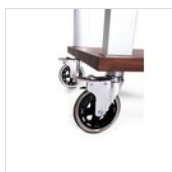

✓ Burner with 1,5 KW nominal power with termo safety valve

AVAILABLE COLORS

walnut

DESCRIPTION

Timeless service trolley made of solid walnut wood. One professional smooth closing drawers with 1 removable shelf for plates inside. Bottle holder in solid walnut wood and metal. Painted with highly resistant and non-toxic lacquer. Silver anodized aluminum legs and handle. Gas stove equipped with thermo safety valve. Dimensions of To be used pans from Ø 20 to 40 cm. Runing with butan or propan gas. Stainless steel flame regulator. Electronic ignition. satined stainless steel workspace. Extractable build in service tray in PE. Gas cylinder cabinet in wood veneer panel. Inner dimensions of cabinet: 40 x 30 x H 35 cm. Gas cylinder locking system inside cabinet. Connection hose between cylinder and burner. Gas cylinder and regulator not included. Silicone swivel castors Ø 12,5 cm, antistatic, antibacterial and non-marking with chromed steel forks with brakes. Certification CE 0705/17. On request also available with two gas stoves.

Electrical components, gas stove

Cleaning and maintenance must strictly comply with the instructions attached to the product.

SPARE PARTS

**Set of 4
wheels
diameter 125
mm (all with
brakes)**
RUOTA 125-B
SET