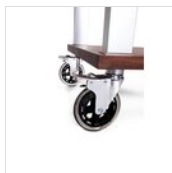

✓ Burner with 1,5 KW nominal power with termo safety valve

AVAILABLE COLORS

walnut

DESCRIPTION

Timeless service trolley made of solid walnut wood. One professional smooth closing drawers with 1 removable shelf for plates inside. Bottle holder in solid walnut wood and metal. Painted with highly resistant and non-toxic lacquer. Silver anodized aluminum legs and handle. Gas stove equipped with thermo safety valve. Dimensions of To be used pans from Ø 20 to 40 cm. Runing with butan or propan gas. Stainless steel flame regulator. Electronic ignition. satined stainless steel workspace. Extractable build in service tray in PE. Gas cylinder cabinet in wood veneer panel. Inner dimensions of cabinet: 40 x 30 x H 35 cm. Gas cylinder locking system inside cabinet. Connection hose between cylinder and burner. Gas cylinder and regulator not included. Silicone swivel castors Ø 12,5 cm, antistatic, antibacterial and non-marking with chromed steel forks with brakes. Certification CE 0705/17. On request also available with two gas stoves.

Electrical components, gas stove

Cleaning and maintenance must strictly comply with the instructions attached to the product.

SPARE PARTS

**Set of 4
wheels
diameter 125
mm (all with
brakes)**
RUOTA 125-B
SET