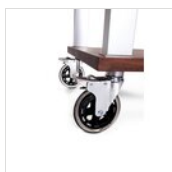

CLEANING INSTRUCTIONS

Wood

For cleaning, use a damp cloth with water. Do not use solvents, detergents, or abrasives. Do not immerse in water and dry immediately after cleaning.

Varnished wood, granit, marble, aluminum

We recommend using a damp cloth. Do not use solvents, detergents or abrasives. Do not immerse in water, dry immediately after cleaning.

PE, porcelain, glass, satinated stainless steel, chromed steel and brass

All removable components can be washed in the dishwasher. If it is not removable, we recommend hand washing it with neutral detergent.

Swivel casters

Hand washing with a soft cloth and neutral detergent is recommended. After washing the product must be dried.

Electrical components, gas stove

Cleaning and maintenance must strictly comply with the instructions attached to the product.

SPARE PARTS

**Set of 4
wheels
diameter 125
mm (all with
brakes)**
RUOTA 125-B
SET