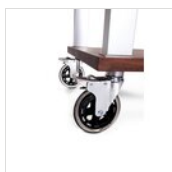

✓ Burner with 1,5 KW nominal power with termo safety valve

AVAILABLE COLORS

walnut

DESCRIPTION

Timeless service trolley made of solid walnut wood. One professional smooth closing drawers with 1 removable shelf for plates inside. Bottle holder in solid walnut wood and metal. Painted with highly resistant and non-toxic lacquer. Silver anodized aluminum legs and handle. Gas stove equipped with thermo safety valve. Dimensions of To be used pans from Ø 20 to 40 cm. Running with butan or propan gas. Stainless steel flame regulator. Electronic ignition. satined stainless steel workspace. Extractable build in service tray in PE. Gas cylinder cabinet in wood veneer panel. Inner dimensions of cabinet: 40 x 30 x H 35 cm. Gas cylinder locking system inside cabinet. Connection hose between cylinder and burner. Gas cylinder and regulator not included. Silicone swivel castors Ø 12,5 cm, antistatic, antibacterial and non-marking with chromed steel forks with brakes. Certification CE 0705/17. On request also available with two gas stoves.

Electrical components, gas stove

Cleaning and maintenance must strictly comply with the instructions attached to the product.

SPARE PARTS

**Set of 4
wheels
diameter 125
mm (all with
brakes)**
RUOTA 125-B
SET