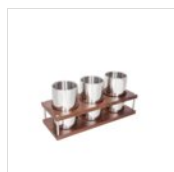

CLEANING INSTRUCTIONS

Wood

For cleaning, use a damp cloth with water. Do not use solvents, detergents, or abrasives. Do not immerse in water and dry immediately after cleaning.

Varnished wood, granit, marble, aluminum

We recommend using a damp cloth. Do not use solvents, detergents or abrasives. Do not immerse in water, dry immediately after cleaning.

Plastic, PMMA, TRITAN

It is recommended to hand wash with neutral detergent and to dry it immediately.

PE, porcelain, glass, satinated stainless steel, chromed steel and brass

All removable components can be washed in the dishwasher. If it is not removable, we recommend hand washing it with neutral detergent.

Swivel casters

Hand washing with a soft cloth and neutral detergent is recommended. After washing the product must be dried.

SPARE PARTS

NATURE
wine
cooler/glacette
holder
51525710