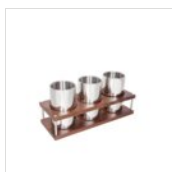

CLEANING INSTRUCTIONS

Wood

For cleaning, use a damp cloth with water. Do not use solvents, detergents, or abrasives. Do not immerse in water and dry immediately after cleaning.

Varnished wood, granit, marble, aluminum

We recommend using a damp cloth. Do not use solvents, detergents or abrasives. Do not immerse in water, dry immediately after cleaning.

Plastic, PMMA, TRITAN

It is recommended to hand wash with neutral detergent and to dry it immediately.

PE, porcelain, glass, satinated stainless steel, chromed steel and brass

All removable components can be washed in the dishwasher. If it is not removable, we recommend hand washing it with neutral detergent.

Swivel casters

Hand washing with a soft cloth and neutral detergent is recommended. After washing the product must be dried.

SPARE PARTS

NATURE
wine
cooler/glacette
holder
51525710