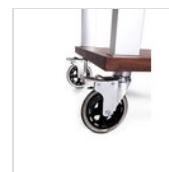

## SPARE PARTS

**NATURE**  
wine  
cooler/glacette  
holder  
51525710

**NATURE**  
bottle holder  
for 3 bottles  
51525030

**Set of 4**  
wheels  
diameter 125  
mm (all with  
brakes)  
RUOTA 125-B  
SET