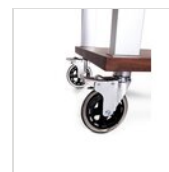

Swivel casters

Hand washing with a soft cloth and neutral detergent is recommended. After washing the product must be dried.

SPARE PARTS

NATURE
wine
cooler/glacette
holder
51525710

NATURE
bottle holder
for 3 bottles
51525030