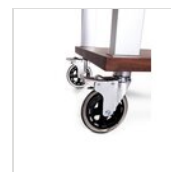

Swivel casters

Hand washing with a soft cloth and neutral detergent is recommended. After washing the product must be dried.

SPARE PARTS

NATURE
wine
cooler/glacette
holder
51525710

NATURE
bottle holder
for 3 bottles
51525030