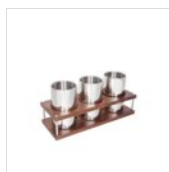

## SPARE PARTS

**Square champagne bowl**  
50231400

**NATURE wine cooler/glacette holder**  
51525710

**NATURE bottle holder for 3 bottles**  
51525030

**Set of 4 wheels diameter 125 mm (all with brakes)**  
RUOTA 125-B SET