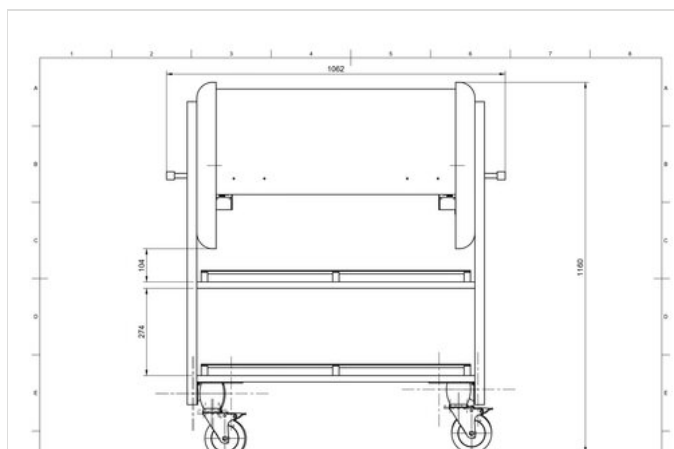

SPARE PARTS

Ze Pé
standard ice
pack
rectangular
(12 pcs box)
 50303453

Set of 4
wheels
diameter 125
mm (all with
brakes)
 RUOTA 125-B
 SET

TECHNICAL DRAWINGS

For manufacturing necessities, the mentioned specifications are not binding and could be changed without prior notice. Sales conditions are available upon request. Being wood a natural product, the shown colors are only indicative. Possible color and grain differences in comparison with samples and previous shipments are not reasons for claim. All parts and materials with direct food contact have been tested and approved for food contact according to the rules established by law. All rights reserved - ©Ze Pé.