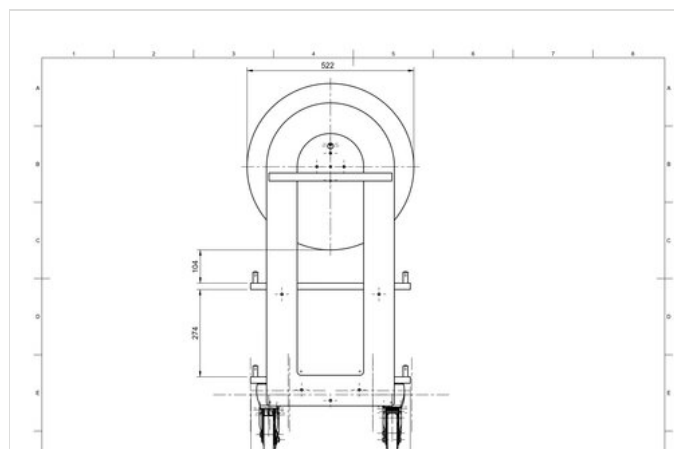

SPARE PARTS

Ze Pé
standard ice
pack
rectangular
(12 pcs box)
 50303453

Set of 4
wheels
diameter 125
mm (all with
brakes)
 RUOTA 125-B
 SET

TECHNICAL DRAWINGS

For manufacturing necessities, the mentioned specifications are not binding and could be changed without prior notice. Sales conditions are available upon request. Being wood a natural product, the shown colors are only indicative. Possible color and grain differences in comparison with samples and previous shipments are not reasons for claim. All parts and materials with direct food contact have been tested and approved for food contact according to the rules established by law. All rights reserved - ©Ze Pé.