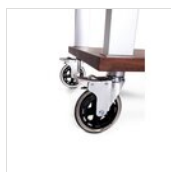

✓ To be used from both sides

AVAILABLE COLORS

walnut

DESCRIPTION

Robust service trolley made of solid walnut wood. Two lower levels made of veneered wood panels. Painted with highly resistant and non-toxic lacquer. Silver anodized aluminum handles and railings. Rotating PMMA half-cylinder. Adjustable rotation system. Vertical and horizontal supports made of mirror polished 18/10 stainless steel. High quality, silent and durable mechanical components. Refrigerated level sliding on both sides when opening the cover. Two foldable 18/10 stainless steel plate holder trays, one on each side. Silicone swivel castors Ø 12,5 cm, antistatic, antibacterial and non-marking with chromed steel forks with brakes.

SPARE PARTS

Ze Pé
standard ice
pack
rectangular
(12 pcs box)
 50303453

Set of 4
wheels
diameter 125
mm (all with
brakes)
 RUOTA 125-B
 SET

For manufacturing necessities, the mentioned specifications are not binding and could be changed without prior notice. Sales conditions are available upon request. Being wood a natural product, the shown colors are only indicative. Possible color and grain differences in comparison with samples and previous shipments are not reasons for claim. All parts and materials with direct food contact have been tested and approved for food contact according to the rules established by law. All rights reserved - ©Ze Pé.