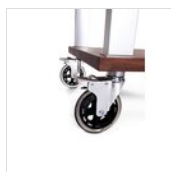

✓ To be used from both sides

AVAILABLE COLORS

walnut

DESCRIPTION

Robust service trolley made of solid walnut wood. Two lower levels made of veneered wood panels. Painted with highly resistant and non-toxic lacquer. Silver anodized aluminum handles and railings. Rotating PMMA half-cylinder. Adjustable rotation system. Vertical and horizontal supports made of mirror polished 18/10 stainless steel. High quality, silent and durable mechanical components. Refrigerated level sliding on both sides when opening the cover. Two foldable 18/10 stainless steel plate holder trays, one on each side. Silicone swivel castors Ø 12,5 cm, antistatic, antibacterial and non-marking with chromed steel forks with brakes.

SPARE PARTS

**Ze Pé
standard ice
pack
rectangular
(12 pcs box)
50303453**

**Set of 4
wheels
diameter 125
mm (all with
brakes)
RUOTA 125-B
SET**

For manufacturing necessities, the mentioned specifications are not binding and could be changed without prior notice. Sales conditions are available upon request. Being wood a natural product, the shown colors are only indicative. Possible color and grain differences in comparison with samples and previous shipments are not reasons for claim. All parts and materials with direct food contact have been tested and approved for food contact according to the rules established by law. All rights reserved - ©Ze Pé.