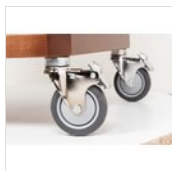

CLEANING INSTRUCTIONS

Care Instruction:

We recommend washing the parts of the product that come into contact with food before first use. For ongoing care, clean the product after each use as follows: • Wooden parts should never be immersed in water. Clean them with a damp cloth using clean lukewarm water and neutral soap, then dry immediately. • Metal parts can be hand-washed with clean lukewarm water and neutral soap, followed by thorough drying. • Plastic parts can also be hand-washed with clean lukewarm water and mild soap, then dried. • Avoid using abrasive sponges, harsh detergents, pressure washers, or dishwashers! • After washing, store the product in a clean indoor environment, away from moisture and direct sunlight.

Optional LED lights inside the drawers can be requested at the time of order for an additional cost.

SPARE PARTS

**Set of 4
wheels
diameter 100
mm Type A (2
with brakes)
RUOTA 100**