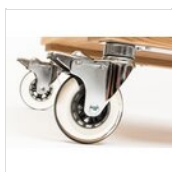

ART. 44000008 - ESPOO

ESPOO CART TOP+3DRAWERS+3DOORS+STAND

BEVERAGE TROLLEYS

93x53xh 111,5 cm

with handle cm

111,5x54 cm

78 kg

cm 124x66xh 96

✓ Serving oak trolley with 3 drawers

✓ Upper section with safety rail

✓ 3 shelves

✓ 4 wheels diam. 100 with brakes

✓ glass holder

✓ Black painted steel handle.

AVAILABLE COLORS

oak clear

SPARE PARTS

**Set of 4
wheels
diameter 100
mm Type B (2
with brakes)
RUOTA 100-B
SET**

For manufacturing necessities, the mentioned specifications are not binding and could be changed without prior notice. Sales conditions are available upon request. Being wood a natural product, the shown colors are only indicative. Possible color and grain differences in comparison with samples and previous shipments are not reasons for claim. All parts and materials with direct food contact have been tested and approved for food contact according to the rules established by law. All rights reserved - ©Ze Pé.