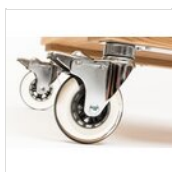

ART. 44000007 - ESPOO

ESPOO TROLLEY DOOR + DOOR

BASE SERVICE TROLLEYS

93x53xh 93 cm with
handle 111,5x54 cm

90 kg

cm 124x66xh 96

✓ Service oak trolley with 2
cupboards

✓ 4 wheels diam. 100 with brake

✓ Black painted steel handle

AVAILABLE COLORS

oak clear

oak wengé

MATERIALS

European oak hardwood

CLEANING INSTRUCTIONS

Care Instruction:

SPARE PARTS

**Set of 4
wheels
diameter 100
mm Type B (2
with brakes)**
RUOTA 100-B
SET

For manufacturing necessities, the mentioned specifications are not binding and could be changed without prior notice. Sales conditions are available upon request. Being wood a natural product, the shown colors are only indicative. Possible color and grain differences in comparison with samples and previous shipments are not reasons for claim. All parts and materials with direct food contact have been tested and approved for food contact according to the rules established by law. All rights reserved - ©Ze Pé.