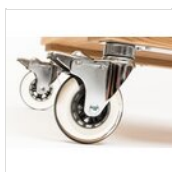

ART. 44000006 - ESPOO

ESPOO TROLLEY 3 DRAWERS + 3 DRAWERS

BASE SERVICE TROLLEYS

93x53xh 93 cm with
handle 111,5x54 cm

96 kg

cm 124x66xh 96

- ✓ Serving oak trolley with 3 drawers
- ✓ Black painted steel handle

- ✓ 3 drawers

- ✓ 4 castors diameter 100 with brake

AVAILABLE COLORS

oak clear

oak wengé

MATERIALS

European oak hardwood

CLEANING INSTRUCTIONS

SPARE PARTS

**Set of 4
wheels
diameter 100
mm Type B (2
with brakes)
RUOTA 100-B
SET**

For manufacturing necessities, the mentioned specifications are not binding and could be changed without prior notice. Sales conditions are available upon request. Being wood a natural product, the shown colors are only indicative. Possible color and grain differences in comparison with samples and previous shipments are not reasons for claim. All parts and materials with direct food contact have been tested and approved for food contact according to the rules established by law. All rights reserved - ©Ze Pé.