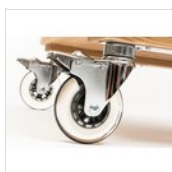

ART. 44000006 - ESPOO

ESPOO TROLLEY 3 DRAWERS + 3 DRAWERS

BASE SERVICE TROLLEYS

93x53xh 93 cm with
handle 111,5x54 cm

96 kg

cm 124x66xh 96

✓ Serving oak trolley with 3 drawers

✓ 3 drawers

✓ 4 castors diameter 100 with brake

✓ Black painted steel handle

AVAILABLE COLORS

oak clear

oak wengé

MATERIALS

European oak hardwood

CLEANING INSTRUCTIONS

SPARE PARTS

**Set of 4
wheels
diameter 100
mm Type B (2
with brakes)
RUOTA 100-B
SET**

For manufacturing necessities, the mentioned specifications are not binding and could be changed without prior notice. Sales conditions are available upon request. Being wood a natural product, the shown colors are only indicative. Possible color and grain differences in comparison with samples and previous shipments are not reasons for claim. All parts and materials with direct food contact have been tested and approved for food contact according to the rules established by law. All rights reserved - ©Ze Pé.