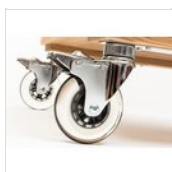

CLEANING INSTRUCTIONS

Care Instruction:

We recommend washing the parts of the product that come into contact with food before first use. For ongoing care, clean the product after each use as follows:

- Wooden parts should never be immersed in water. Clean them with a damp cloth using clean lukewarm water and neutral soap, then dry immediately.
- Metal parts can be hand-washed with clean lukewarm water and neutral soap, followed by thorough drying.
- Plastic parts can also be hand-washed with clean lukewarm water and mild soap, then dried.
- Avoid using abrasive sponges, harsh detergents, pressure washers, or dishwashers!
- After washing, store the product in a clean indoor environment, away from moisture and direct sunlight.

SPARE PARTS

**Set of 4
wheels
diameter 100
mm Type B (2
with brakes)
RUOTA 100-B
SET**