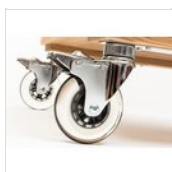

ART. 44000005 - ESPOO

ESPOO TROLLEY 3 DRAWERS + DOOR

BASE SERVICE TROLLEYS

93x53xh 93 cm with
handle 111,5x54 cm

95 kg

cm 124x66xh 96

✓ Serving oak trolley with cupboard
and 3 drawers

✓ 4 wheels diameter 100mm with
brake

✓ Black painted steel handle

AVAILABLE COLORS

oak clear

oak wengé

MATERIALS

European oak hardwood

CLEANING INSTRUCTIONS

Care Instruction:

SPARE PARTS

**Set of 4
wheels
diameter 100
mm Type B (2
with brakes)
RUOTA 100-B
SET**

For manufacturing necessities, the mentioned specifications are not binding and could be changed without prior notice. Sales conditions are available upon request. Being wood a natural product, the shown colors are only indicative. Possible color and grain differences in comparison with samples and previous shipments are not reasons for claim. All parts and materials with direct food contact have been tested and approved for food contact according to the rules established by law. All rights reserved - ©Ze Pé.