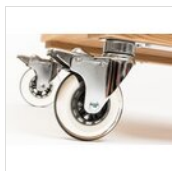

ART. 44000003 - ESPOO

ESPOO TROLLEY DOOR + DRAWER + RAILINGS**BASE SERVICE TROLLEYS**93x53xh 93 cm with
handle 111,5x54 cm

82 kg

- ✓ Serving oak trolley with cupboard and drawer

- ✓ 4 wheels diameter 100 with brake

- ✓ Safety railing

- ✓ Black painted steel handle

- ✓ Anti-tip/Interlocking Drawer Mechanism

- ✓ Optional LED lights

AVAILABLE COLORS

oak clear

oak wengé

DESCRIPTION

Optional LED lights inside the drawers can be requested at the time of order for an additional cost.

SPARE PARTS

**Set of 4
wheels
diameter 100
mm Type B (2
with brakes)
RUOTA 100-B
SET**

TECHNICAL DRAWINGS