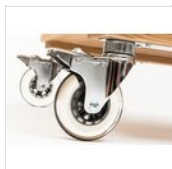

ART. 44000003 - ESPOO

ESPOO TROLLEY DOOR + DRAWER + RAILINGS

BASE SERVICE TROLLEYS

93x53xh 93 cm with
handle 111,5x54 cm

82 kg

✓ Serving oak trolley with cupboard
and drawer

✓ Safety railing
✓ Black painted steel handle

✓ 4 wheels diameter 100 with brake

AVAILABLE COLORS

oak clear

oak wengé

MATERIALS

European oak hardwood

CLEANING INSTRUCTIONS

Care Instruction:

SPARE PARTS

**Set of 4
wheels
diameter 100
mm Type B (2
with brakes)
RUOTA 100-B
SET**

For manufacturing necessities, the mentioned specifications are not binding and could be changed without prior notice. Sales conditions are available upon request. Being wood a natural product, the shown colors are only indicative. Possible color and grain differences in comparison with samples and previous shipments are not reasons for claim. All parts and materials with direct food contact have been tested and approved for food contact according to the rules established by law. All rights reserved - ©Ze Pé.