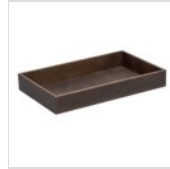

**WOODEN
DISPLAY GN
1/1**
82100013