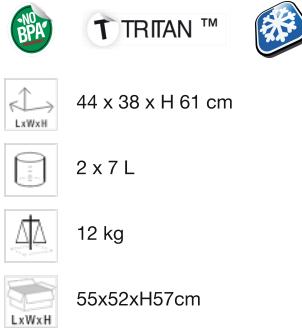

CLASSIC INOX

CLASSIC INOX DOUBLE JUICE DISPENSER (2 X 7L) ECO

Art. 80702690

BEVERAGE DISPENSER

✓ **Functional use with two different types of cereal, 7 liters each**

✓ **Simple non-drip black nylon faucets**

✓ **Affordability in quality**

AVAILABLE COLORS

stainless steel

DESCRIPTION

Structure with two mirror polished 18/10 stainless steel containers. Containers, 7 liters each and monobloc ice tubes manufactured by mold injection with "TRITAN" without glue, bisphenol A free. Inclined bottom and position of the tap allow for the complete escape of liquids. Possibility to contain alcoholic drinks up to max 25 % vol. Rounded corners for easy and thorough cleaning. Food certified. Simple non-drip black nylon faucets. Removable 18/10 stainless steel drip trays and grills . Maximum height of the glasses 18 cm.

Chromed steel

Black nylon

DETAILS

Min. order quantity 1

Intrastat/HS code 73239300

Made in ITALY

[LINK TO PRODUCT](#)

CLEANING INSTRUCTIONS