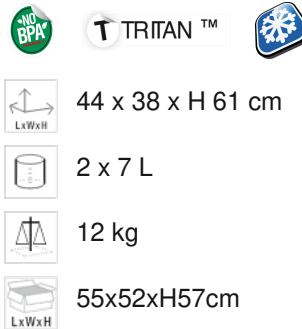

ART. 80702690 - CLASSIC INOX

**CLASSIC INOX DOUBLE JUICE DISPENSER (2 X 7L)
ECO**

BEVERAGE DISPENSER

 44 x 38 x H 61 cm

 2 x 7 L

 12 kg

 55x52xH57cm

✓ Functional use with two different types of cereal, 7 liters each

✓ Simple non-drip black nylon faucets

✓ Affordability in quality

AVAILABLE COLORS**DESCRIPTION**

Structure with two mirror polished 18/10 stainless steel containers. Containers, 7 liters each and monobloc ice tubes manufactured by mold injection with "TRITAN" without glue, bisphenol A free. Inclined bottom and position of the tap allow for the complete escape of liquids. Possibility to contain alcoholic drinks up to max 25 % vol. Rounded corners for easy and thorough cleaning. Food certified. Simple non-drip black nylon faucets. Removable 18/10 stainless steel drip trays and grills. Maximum height of the glasses 18 cm.