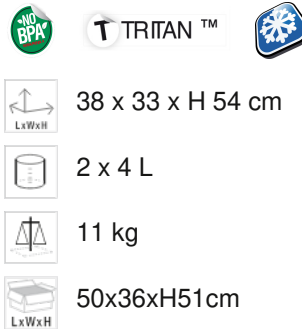

ART. 80702710 - CLASSIC INOX

**CLASSIC INOX DOUBLE JUICE DISPENSER (2 X 4L)  
ECO**

BEVERAGE DISPENSER

✓ High quality containers and ice tubes

✓ Functional use with two different types of cereal, 4 liters of capacity each

✓ Affordability in quality

**AVAILABLE COLORS**

stainless steel

**DESCRIPTION**

Structure with two mirror polished 18/10 stainless steel containers. Containers, each 4 liters, and monobloc ice tubes manufactured by mold injection with "TRITAN" without glue, bisphenol A free. Inclined bottom and position of the tap allow for the complete escape of liquids. Possibility to contain alcoholic drinks up to max 25 % vol. Rounded corners for easy and thorough cleaning. Food certified. Simple non-drip black nylon faucets. Removable 18/10 stainless steel drip trays and grills. Maximum height of the glasses 18 cm.