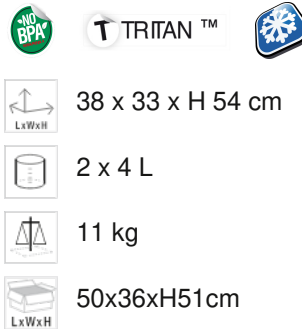

ART. 80702710 - CLASSIC INOX

**CLASSIC INOX DOUBLE JUICE DISPENSER (2 X 4L)
ECO****BEVERAGE DISPENSER**

✓ High quality containers and ice tubes

✓ Functional use with two different types of cereal, 4 liters of capacity each

✓ Affordability in quality

AVAILABLE COLORS

stainless steel

DESCRIPTION

Structure with two mirror polished 18/10 stainless steel containers. Containers, each 4 liters, and monobloc ice tubes manufactured by mold injection with "TRITAN" without glue, bisphenol A free. Inclined bottom and position of the tap allow for the complete escape of liquids. Possibility to contain alcoholic drinks up to max 25 % vol. Rounded corners for easy and thorough cleaning. Food certified. Simple non-drip black nylon faucets. Removable 18/10 stainless steel drip trays and grills. Maximum height of the glasses 18 cm.