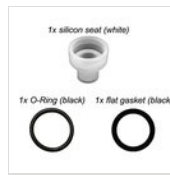

All removable components can be washed in the dishwasher. If it is not removable, we recommend hand washing it with neutral detergent.

Faucet, beverage container

"It is recommended to empty the container after each use to prevent intense colored liquids from leaving traces. It is advisable to disassemble and wash the taps after each use with hot water and salt. Reassembly must take place after drying. Please follow the instructions included with the product."

Electrical components, gas stove

Cleaning and maintenance must strictly comply with the instructions attached to the product.

SPARE PARTS

**stainless
steel lid**
FONDELLO
240-1

**Gaskets for
all faucets
except RUB-
ECO**
GUARNIZIONI
SET