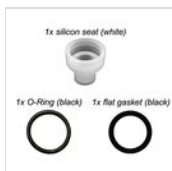

SPARE PARTS

Round stainless steel lid for classic juice dispenser (4L) with handle

COPERCHIO

16

Gaskets for all faucets except RUB-ECO

GUARNIZIONI SET

Container and ice tube for round juice container (4L) CONT-ICE 2 (4L)

Black standard faucet RUB-P

Stainless steel drip grill Ø 10,9 cm GRI 109

For manufacturing necessities, the mentioned specifications are not binding and could be changed without prior notice. Sales conditions are available upon request. Being wood a natural product, the shown colors are only indicative. Possible color and grain differences in comparison with samples and previous shipments are not reasons for claim. All parts and materials with direct food contact have been tested and approved for food contact according to the rules established by law. All rights reserved - ©Ze Pé.