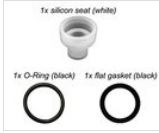

Chrome plated brass

Electric components

DETAILS

Min. order quantity	1
Intrastat/HS code	84762900
Made in	ITALY

[LINK TO PRODUCT](#)

CLEANING INSTRUCTIONS

Varnished wood, granit, marble, aluminum

We recommend using a damp cloth. Do not use solvents, detergents or abrasives. Do not immerse in water, dry immediately after cleaning.

Mirror polished stainless steel

It is recommended to hand wash with a neutral detergent.

PE, porcelain, glass, satinated stainless steel, chromed steel and brass

All removable components can be washed in the dishwasher. If it is not removable, we recommend hand washing it with neutral detergent.

Electrical components, gas stove

Cleaning and maintenance must strictly comply with the instructions attached to the product.

SPARE PARTS

**Gaskets for all
faucets except
RUB-ECO**

GUARNIZIONI
SET

**Stainless steel
drip plate Ø 12
cm**