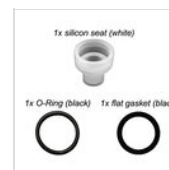

All removable components can be washed in the dishwasher. If it is not removable, we recommend hand washing it with neutral detergent.

Faucet, beverage container

"It is recommended to empty the container after each use to prevent intense colored liquids from leaving traces. It is advisable to disassemble and wash the taps after each use with hot water and salt. Reassembly must take place after drying. Please follow the instructions included with the product."

SPARE PARTS

Container and ice tube for round juice container (7l)
CONT-ICE 1 (7L)

Black standard faucet
RUB-P

Gaskets for all faucets except RUB-ECO
GUARNIZIONI SET

Stainless steel drip grill
Ø 11,9 cm
GRI1