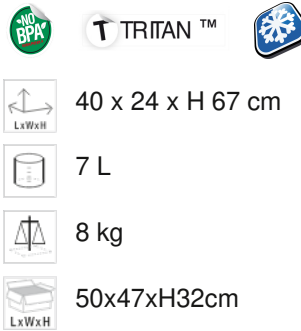

ART. 20602074 - CLASSIC

CLASSIC JUICE DISPENSER (7L)

BEVERAGE DISPENSER

✓ Stable solid wood structure

✓ High quality container and ice tube

✓ Functional use with a capacity of 7 liters

AVAILABLE COLORS

cherry