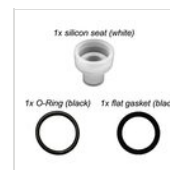

### Faucet, beverage container

"It is recommended to empty the container after each use to prevent intense colored liquids from leaving traces. It is advisable to disassemble and wash the taps after each use with hot water and salt. Reassembly must take place after drying. Please follow the instructions included with the product."

## SPARE PARTS

**Container and ice tube for round juice container (7l)**  
CONT-ICE 1 (7L)

**Black standard faucet**  
RUB-P

**Gaskets for all faucets except RUB-ECO**  
GUARNIZIONI SET

**Stainless steel drip grill**  
Ø 11,9 cm  
GRI1