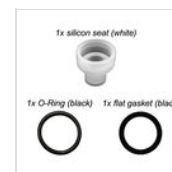

All removable components can be washed in the dishwasher. If it is not removable, we recommend hand washing it with neutral detergent.

Faucet, beverage container

"It is recommended to empty the container after each use to prevent intense colored liquids from leaving traces. It is advisable to disassemble and wash the taps after each use with hot water and salt. Reassembly must take place after drying. Please follow the instructions included with the product."

SPARE PARTS

Container and ice tube for round juice container (4l)
CONT-ICE 2 (4L)

Black standard faucet
RUB-P

Gaskets for all faucets except RUB-ECO GUARNIZIONI SET

Stainless steel drip grill
Ø 9,9 cm
GRI2