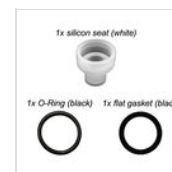

All removable components can be washed in the dishwasher. If it is not removable, we recommend hand washing it with neutral detergent.

Faucet, beverage container

"It is recommended to empty the container after each use to prevent intense colored liquids from leaving traces. It is advisable to disassemble and wash the taps after each use with hot water and salt. Reassembly must take place after drying. Please follow the instructions included with the product."

SPARE PARTS

Container and ice tube for round juice container (4l)
CONT-ICE 2
(4L)

Black standard faucet
RUB-P

Gaskets for all faucets except RUB-ECO GUARNIZIONI SET

Stainless steel drip grill
Ø 9,9 cm
GRI2