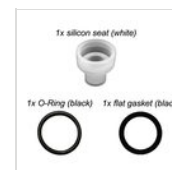

All removable components can be washed in the dishwasher. If it is not removable, we recommend hand washing it with neutral detergent.

Faucet, beverage container

"It is recommended to empty the container after each use to prevent intense colored liquids from leaving traces. It is advisable to disassemble and wash the taps after each use with hot water and salt. Reassembly must take place after drying. Please follow the instructions included with the product."

SPARE PARTS

Container and ice tube for round juice container (4l)
CONT-ICE 2
(4L)

Black standard faucet
RUB-P

Gaskets for all faucets except RUB-ECO GUARNIZIONI SET

Stainless steel drip grill
Ø 9,9 cm
GRI2