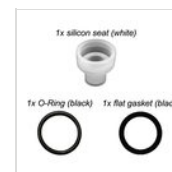

All removable components can be washed in the dishwasher. If it is not removable, we recommend hand washing it with neutral detergent.

Faucet, beverage container

"It is recommended to empty the container after each use to prevent intense colored liquids from leaving traces. It is advisable to disassemble and wash the taps after each use with hot water and salt. Reassembly must take place after drying. Please follow the instructions included with the product."

SPARE PARTS

Container and ice tube for round juice container (4l)
CONT-ICE 2
(4L)

Black standard faucet
RUB-P

Gaskets for all faucets except RUB-ECO
GUARNIZIONI SET

Stainless steel drip grill
Ø 9,9 cm
GRI2