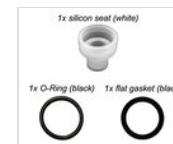

All removable components can be washed in the dishwasher. If it is not removable, we recommend hand washing it with neutral detergent.

Faucet, beverage container

"It is recommended to empty the container after each use to prevent intense colored liquids from leaving traces. It is advisable to disassemble and wash the taps after each use with hot water and salt. Reassembly must take place after drying. Please follow the instructions included with the product."

SPARE PARTS

Container and ice tube for round juice container (4l)
CONT-ICE 2 (4L)

Black standard faucet
RUB-P

Gaskets for all faucets except RUB-ECO GUARNIZIONI SET

Stainless steel drip grill Ø 9,9 cm
GRI2