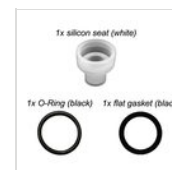

### Faucet, beverage container

"It is recommended to empty the container after each use to prevent intense colored liquids from leaving traces. It is advisable to disassemble and wash the taps after each use with hot water and salt. Reassembly must take place after drying. Please follow the instructions included with the product."

## SPARE PARTS

**Container and ice tube for round juice container (4l)**  
CONT-ICE 2 (4L)

**Black standard faucet**  
RUB-P

**Gaskets for all faucets except RUB-ECO**  
GUARNIZIONI SET

**Stainless steel drip grill**  
Ø 9,9 cm  
GRI2