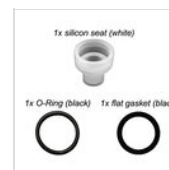

All removable components can be washed in the dishwasher. If it is not removable, we recommend hand washing it with neutral detergent.

Faucet, beverage container

"It is recommended to empty the container after each use to prevent intense colored liquids from leaving traces. It is advisable to disassemble and wash the taps after each use with hot water and salt. Reassembly must take place after drying. Please follow the instructions included with the product."

SPARE PARTS

Container and ice tube for round juice container (4l)
CONT-ICE 2
(4L)

Black standard faucet
RUB-P

Gaskets for all faucets except RUB-ECO
GUARNIZIONI SET

Stainless steel drip grill
Ø 9,9 cm
GRI2