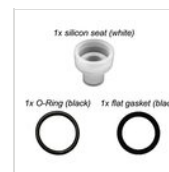

### Faucet, beverage container

"It is recommended to empty the container after each use to prevent intense colored liquids from leaving traces. It is advisable to disassemble and wash the taps after each use with hot water and salt. Reassembly must take place after drying. Please follow the instructions included with the product."

## SPARE PARTS

**Container and ice tube for round juice container (4l)**  
CONT-ICE 2  
(4L)

**Black standard faucet**  
RUB-P

**Gaskets for all faucets except RUB-ECO**  
GUARNIZIONI SET

**Stainless steel drip grill**  
Ø 9,9 cm  
GRI2