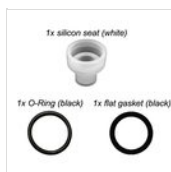

All removable components can be washed in the dishwasher. If it is not removable, we recommend hand washing it with neutral detergent.

Faucet, beverage container

"It is recommended to empty the container after each use to prevent intense colored liquids from leaving traces. It is advisable to disassemble and wash the taps after each use with hot water and salt. Reassembly must take place after drying. Please follow the instructions included with the product."

SPARE PARTS

Container and ice tube for round juice container (7l)
CONT-ICE 1 (7L)

Gaskets for all faucets except RUB-ECO
GUARNIZIONI SET

Stainless steel drip grill Ø 11,9 cm
GRI1

Stainless steel drip plate Ø 14 cm
PIATTINO 14