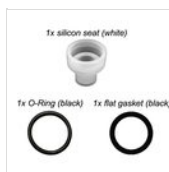

It is recommended to hand wash with neutral detergent and to dry it immediately.

Mirror polished stainless steel

It is recommended to hand wash with a neutral detergent.

SPARE PARTS

Stainless steel faucet ZEROUNO line RUB-01

Gaskets for all faucets except RUB-ECO GUARNIZIONI SET

Square stainless steel drip grill 11,2 x 11,2 cm 01 GRI

Square stainless steel drip plate 13,7 x 13,7 cm 01 RACC

For manufacturing necessities, the mentioned specifications are not binding and could be changed without prior notice. Sales conditions are available upon request. Being wood a natural product, the shown colors are only indicative. Possible color and grain differences in comparison with samples and previous shipments are not reasons for claim. All parts and materials with direct food contact have been tested and approved for food contact according to the rules established by law. All rights reserved - ©Ze Pé.