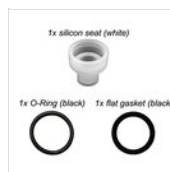

It is recommended to hand wash with neutral detergent and to dry it immediately.

Mirror polished stainless steel

It is recommended to hand wash with a neutral detergent.

SPARE PARTS

Stainless steel faucet ZEROUNO line RUB-01

Gaskets for all faucets except RUB-ECO GUARNIZIONI SET

Square stainless steel drip grill 11,2 x 11,2 cm 01 GRI

Square stainless steel drip plate 13,7 x 13,7 cm 01 RACC

For manufacturing necessities, the mentioned specifications are not binding and could be changed without prior notice. Sales conditions are available upon request. Being wood a natural product, the shown colors are only indicative. Possible color and grain differences in comparison with samples and previous shipments are not reasons for claim. All parts and materials with direct food contact have been tested and approved for food contact according to the rules established by law. All rights reserved - ©Ze Pé.