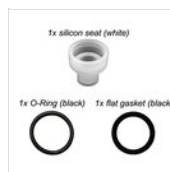

Plastic, PMMA, TRITAN

It is recommended to hand wash with neutral detergent and to dry it immediately.

Mirror polished stainless steel

It is recommended to hand wash with a neutral detergent.

SPARE PARTS

Stainless steel faucet ZEROUNO line RUB-01

Gaskets for all faucets except RUB-ECO GUARNIZIONI SET

Square stainless steel drip grill 11,2 x 11,2 cm 01 GRI

Square stainless steel drip plate 13,7 x 13,7 cm 01 RACC

For manufacturing necessities, the mentioned specifications are not binding and could be changed without prior notice. Sales conditions are available upon request. Being wood a natural product, the shown colors are only indicative. Possible color and grain differences in comparison with samples and previous shipments are not reasons for claim. All parts and materials with direct food contact have been tested and approved for food contact according to the rules established by law. All rights reserved - ©Ze Pé.