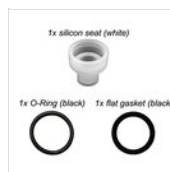

Gaskets for all faucets except RUB-ECO GUARNIZIONI SET