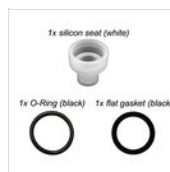

Plastic, PMMA, TRITAN

It is recommended to hand wash with neutral detergent and to dry it immediately.

Mirror polished stainless steel

It is recommended to hand wash with a neutral detergent.

SPARE PARTS

Stainless steel faucet
ZEROUNO line
RUB-01

Gaskets for all faucets except RUB-ECO
GUARNIZIONI SET

Square stainless steel drip grill
11,2 x 11,2 cm
01 GRI

Square stainless steel drip plate 13,7 x 13,7 cm
01 RACC

For manufacturing necessities, the mentioned specifications are not binding and could be changed without prior notice. Sales conditions are available upon request. Being wood a natural product, the shown colors are only indicative. Possible color and grain differences in comparison with samples and previous shipments are not reasons for claim. All parts and materials with direct food contact have been tested and approved for food contact according to the rules established by law. All rights reserved - ©Ze Pé.