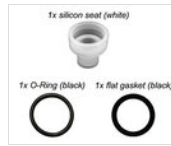

## SPARE PARTS

**Stainless steel faucet ZEROUNO line RUB-01**

**Gaskets for all faucets except RUB-ECO GUARNIZIONI SET**

**Square stainless steel drip grill 11,2 x 11,2 cm 01 GRI**

**Square stainless steel drip plate 13,7 x 13,7 cm 01 RACC**