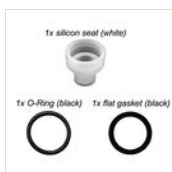

Plastik, PMMA, TRITAN

It is recommended to hand wash with neutral detergent and to dry it immediately.

SPARE PARTS

Transparent rectangular lid for beverage dispenser
01 COP 165

Container and ice tube for rectangular juice dispenser (6l)
CONT-ICE01

Stainless steel faucet ZEROUNO line
RUB-01

Gaskets for all faucets except RUB-ECO
GUARNIZIONI SET

Square stainless steel drip grill 11,2 x 11,2 cm
01 GRI

Square stainless steel drip plate 13,7 x 13,7 cm
01 RACC