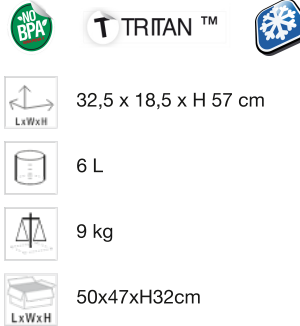

ART. 20731124 - ZEROUNO & QUADRO

ZEROUNO JUICE DISPENSER STAINLESS STEEL (6L)

BEVERAGE DISPENSER

32,5 x 18,5 x H 57 cm

6 L

9 kg

50x47xH32cm

✓ Special and innovative design

✓ High quality container and ice tube

✓ Stainless steel Cube, base and drip grill

AVAILABLE COLORS

stainless steel

DESCRIPTION

Full mirror polished 18/10 stainless steel structure. High quality handcrafted product. Transparent PMMA lid. Container, 6 liters, and ice tube monobloc manufactured by mold injection with "TRITAN" without glue, bisphenol A free. Inclined bottom and position of the tap allows for complete escape of liquids. Possibility to contain alcoholic drinks up to max 25 % vol. Rounded corners for easy and thorough cleaning. Food certified. Non-drip metal tap with ZEROUNO design handle - easy to assemble, disassemble and clean. Removable 18/10 stainless steel drip tray and grill . Maximum height of glasses 18 cm. 18/10 stainless steel base. Anti-scratch system between the metal base and the table surface.